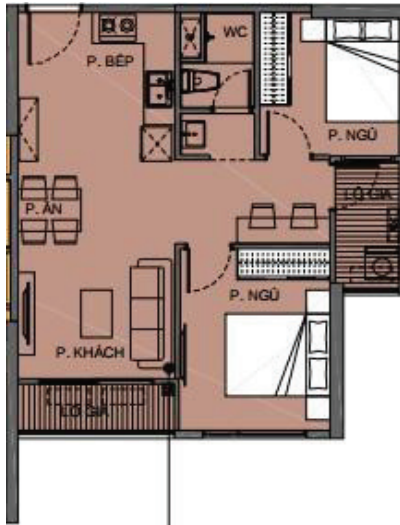

Typical Layout of U Tower

Number of apartments for foreigners on 1st floor: 4 apartments with 2 bedrooms (1WC) + 3 apartments with 3 bedrooms (2WC) + 2 apartments with 2 bedrooms (2WC)

CH-11	
LOẠI CH	2BR
Sàn	58.5m²
Sàn hilly	54.2m²

CH-22	
LOẠI CH	3BR
Sàn	82.3m²
Sàn hilly	75.9m²