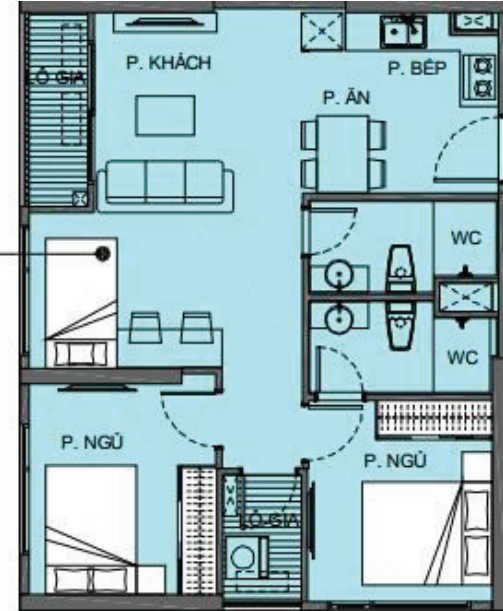

Typical Layout of Z Tower

Number of apartments for foreigners each floor: 4 apartments with 2 bedrooms (1WC) + 1 apartment with 2+1 bedrooms (2WC)

CH-16

LOẠI CH	2BR+
S tim	69.2m ²
S thủy	63.1m ²

Just for reference, the official information shall be released after the open-for-sale ceremony