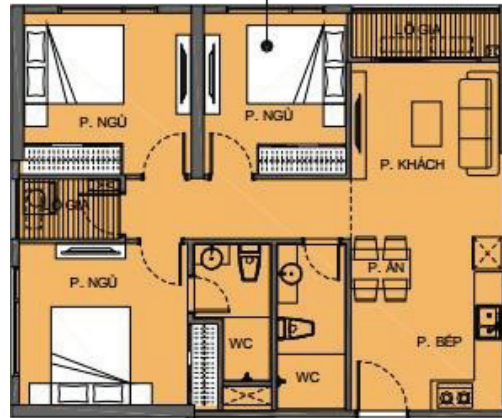

Typical Layout of Z Tower

Number of apartments for foreigners each floor: 4 apartments with 2 bedrooms (1WC) + 1 apartment with 2+1 bedrooms (2WC)

CH-16

LOẠI CH	2BR+
S tim	69.2m ²
S thủy	63.1m ²

Just for reference, the official information shall be released after the open-for-sale ceremony

Typical Layout of T Tower

Number of apartments for foreigners each floor: 4 apartments with 2 bedrooms (1WC) + 1 apartment with 3 bedrooms (2WC) + 1 apartment with 2+1 bedrooms (2WC)

Just for reference, the official information shall be released after the open-for-sale ceremony

CH-22	
LOẠI CH	3BR
Sàn	82.3m ²
Sàn hilly	75.9m ²

CH-19	
LOẠI CH	2BR
Sàn	66.5m ²
Sàn hilly	61.6m ²

Just for reference, the official information shall be released after the open-for-sale ceremony

KHÁCH HÀNG MỤC TIÊU