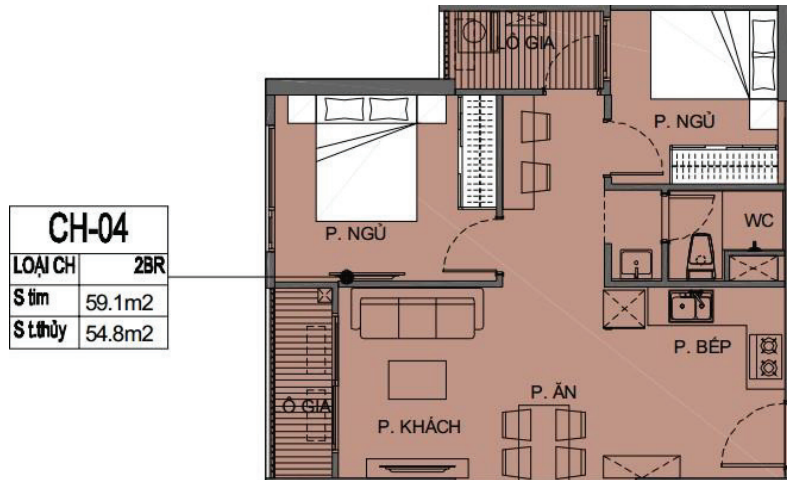

Typical Layout of Z Tower

Number of apartments for foreigners each floor: 4 apartments with 2 bedrooms (1WC) + 1 apartment with 2+1 bedrooms (2WC)

CH-16

LOẠI CH	2BR+
S tim	69.2m ²
S thủy	63.1m ²

Just for reference, the official information shall be released after the open-for-sale ceremony