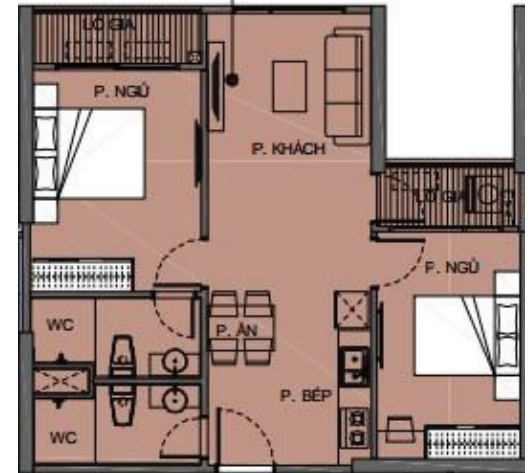

Typical Layout of U Tower

Number of apartments for foreigners on 1st floor: 4 apartments with 2 bedrooms (1WC) + 3 apartments with 3 bedrooms (2WC) + 2 apartments with 2 bedrooms (2WC)

CH-11	
LOẠI CH	2BR
Sàn	58.5m ²
Sàn hilly	54.2m ²

CH-22	
LOẠI CH	3BR
Sàn	82.3m ²
Sàn hilly	75.9m ²

CH-19	
LOẠI CH	2BR
Sàn	66.5m ²
Sàn hilly	61.6m ²

Just for reference, the official information shall be released after the open-for-sale ceremony

KHÁCH HÀNG MỤC TIÊU