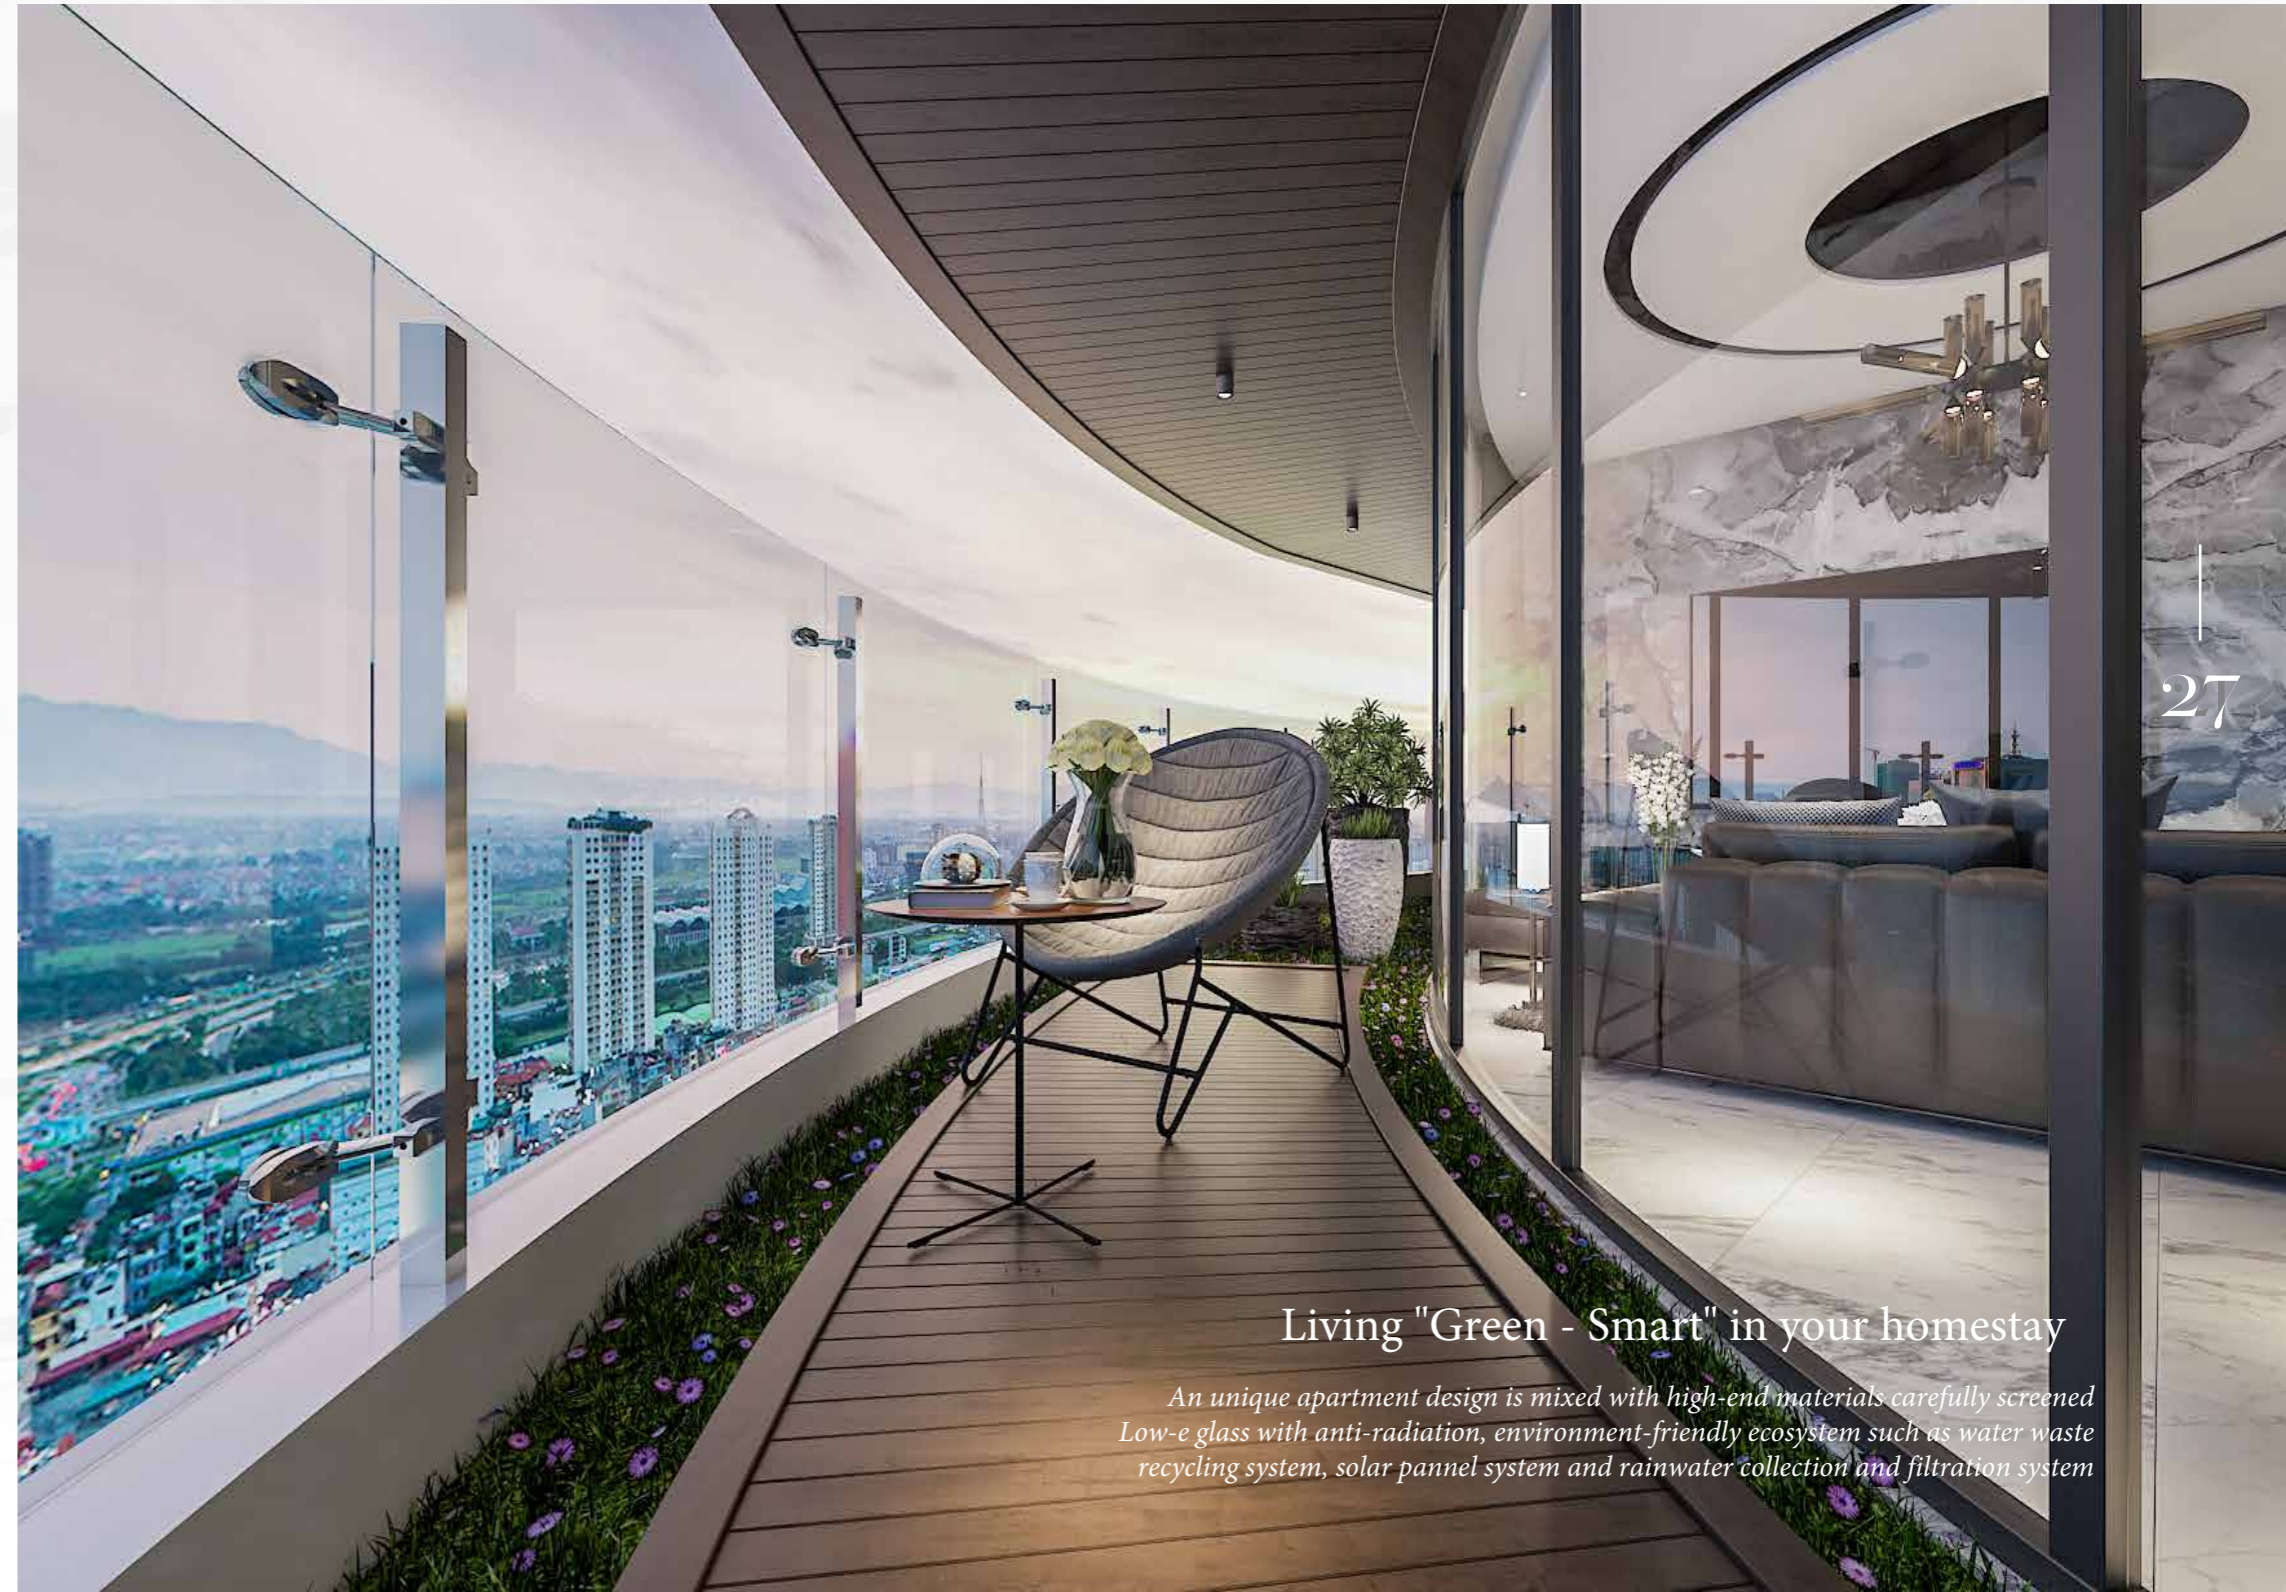

27

Living "Green - Smart" in your homestay

An unique apartment design is mixed with high-end materials carefully screened Low-e glass with anti-radiation, environment-friendly ecosystem such as water waste recycling system, solar pannel system and rainwater collection and filtration system