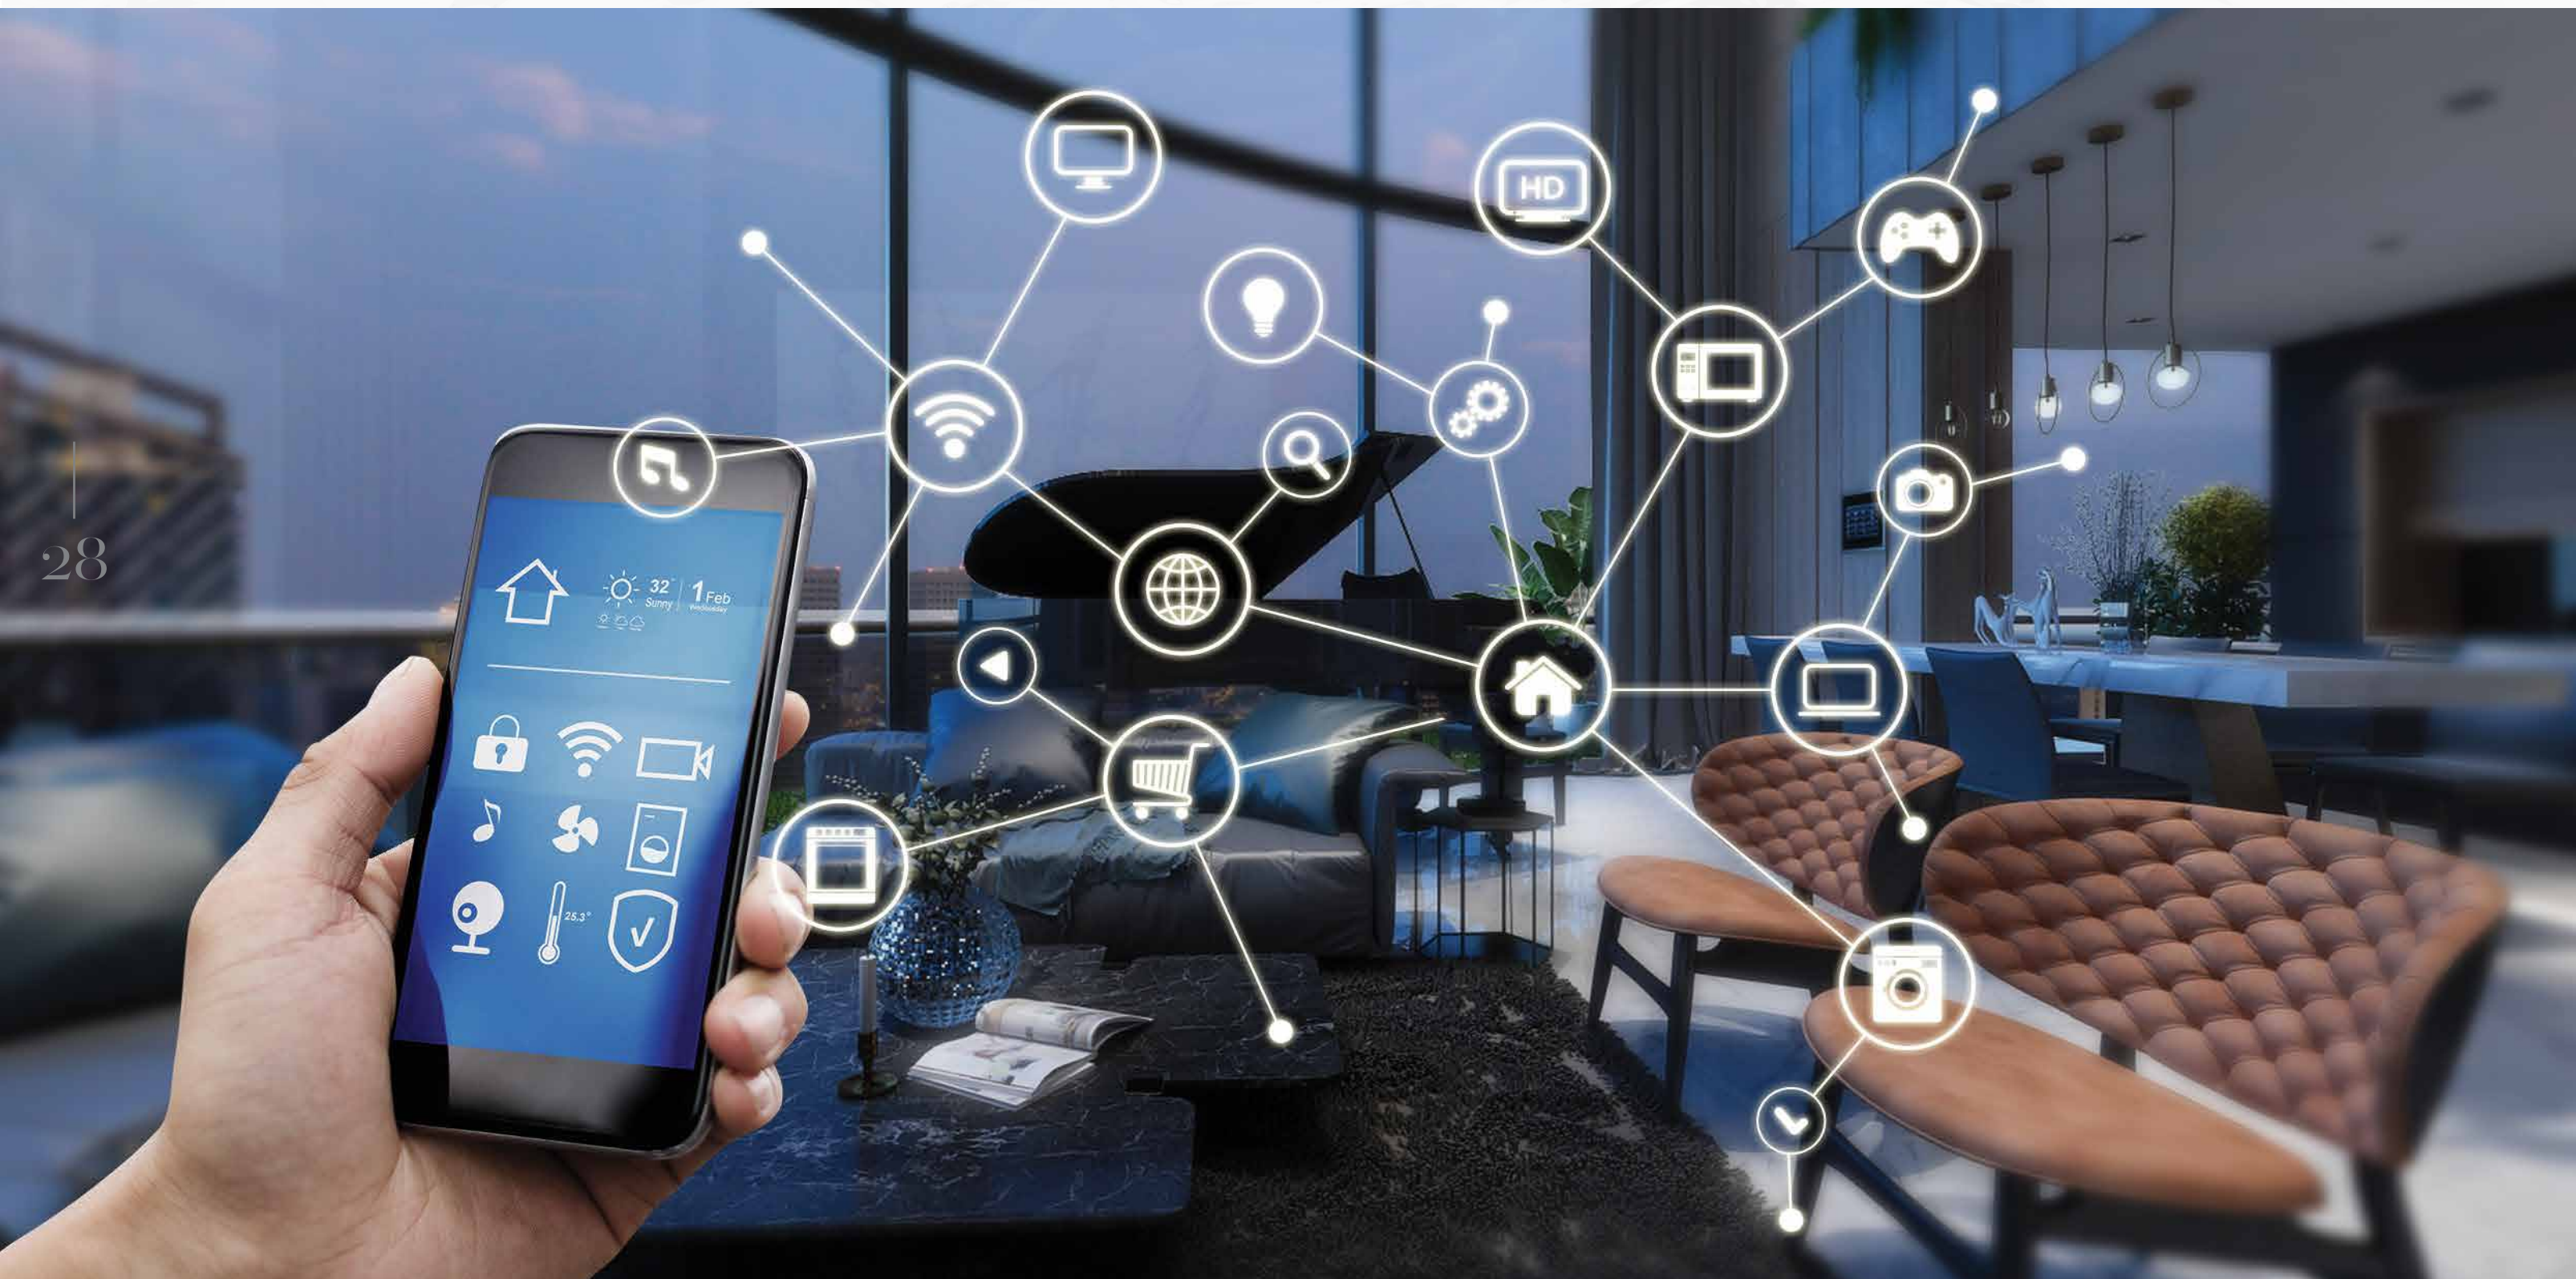

26

SUNSHINE DIAMOND RIVER

27

Living "Green - Smart" in your homestay

An unique apartment design is mixed with high-end materials carefully screened Low-e glass with anti-radiation, environment-friendly ecosystem such as water waste recycling system, solar pannel system and rainwater collection and filtration system

PEACE IN EVERY MOMENT

04

Multi-functional resort technology

Applying 4.0 technology and IoT (Internet of Things) into operating and managing every apartment, bringing a smart - convenient - safe life to residents. Also, thanks to the fact that all facilities are operated and managed by technology, residents can save more time to enjoy lives.