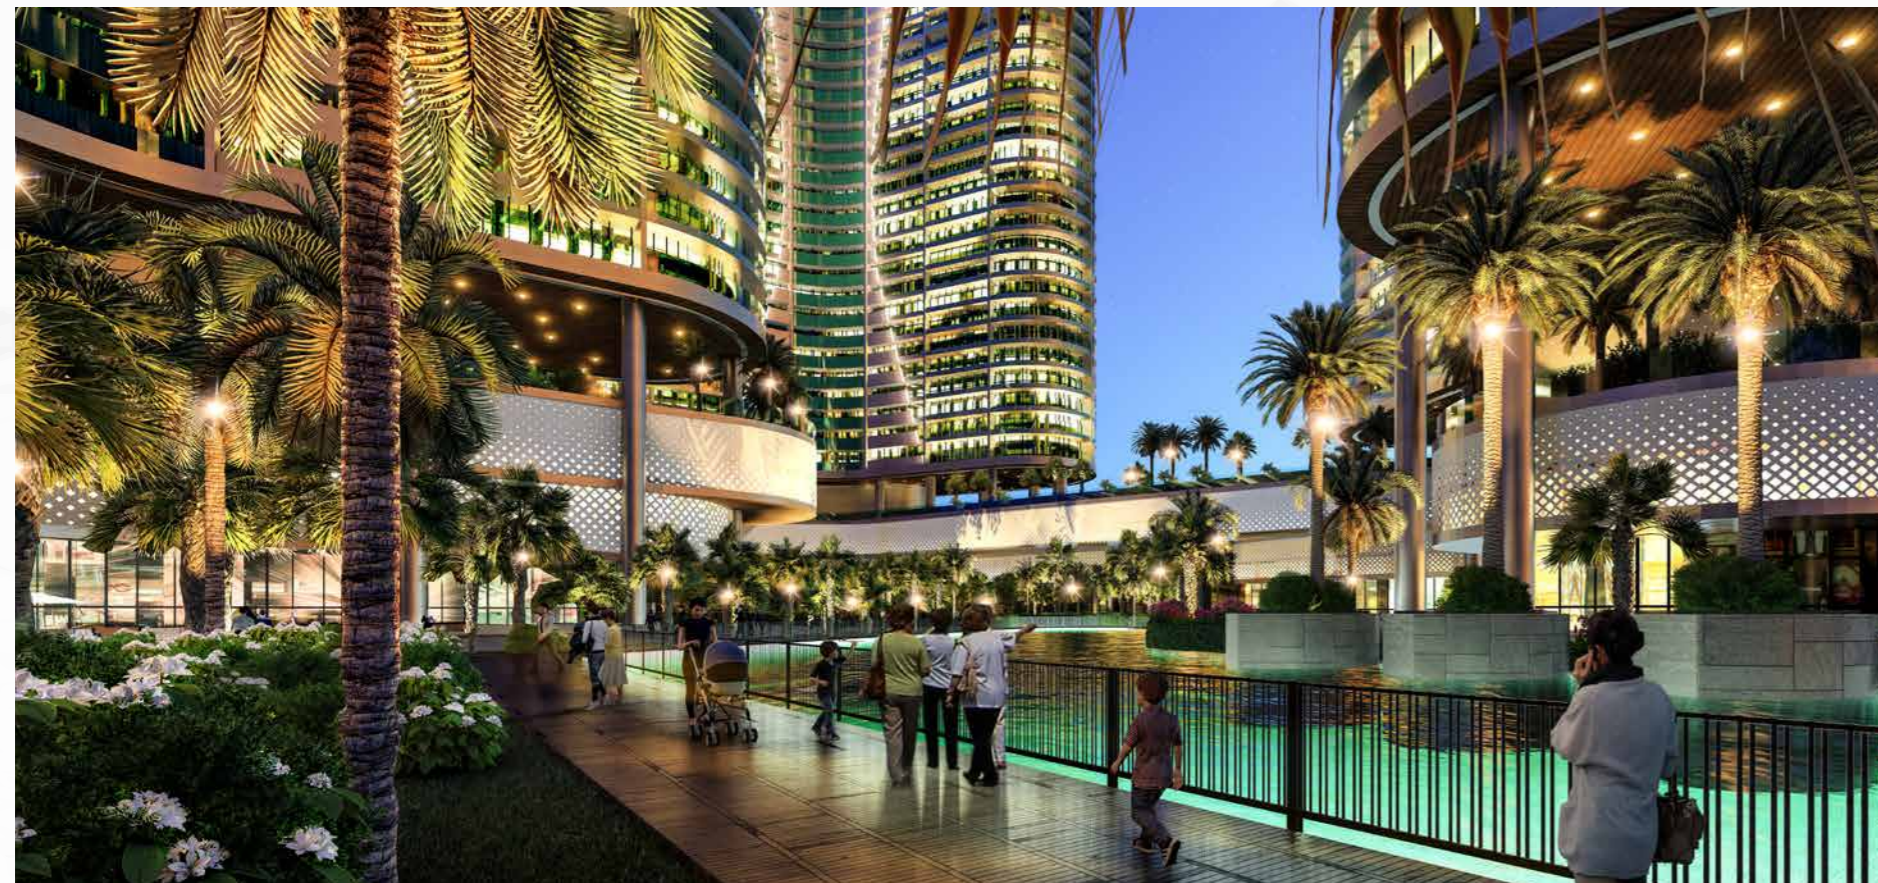

SUNSHINE DIAMOND RIVER