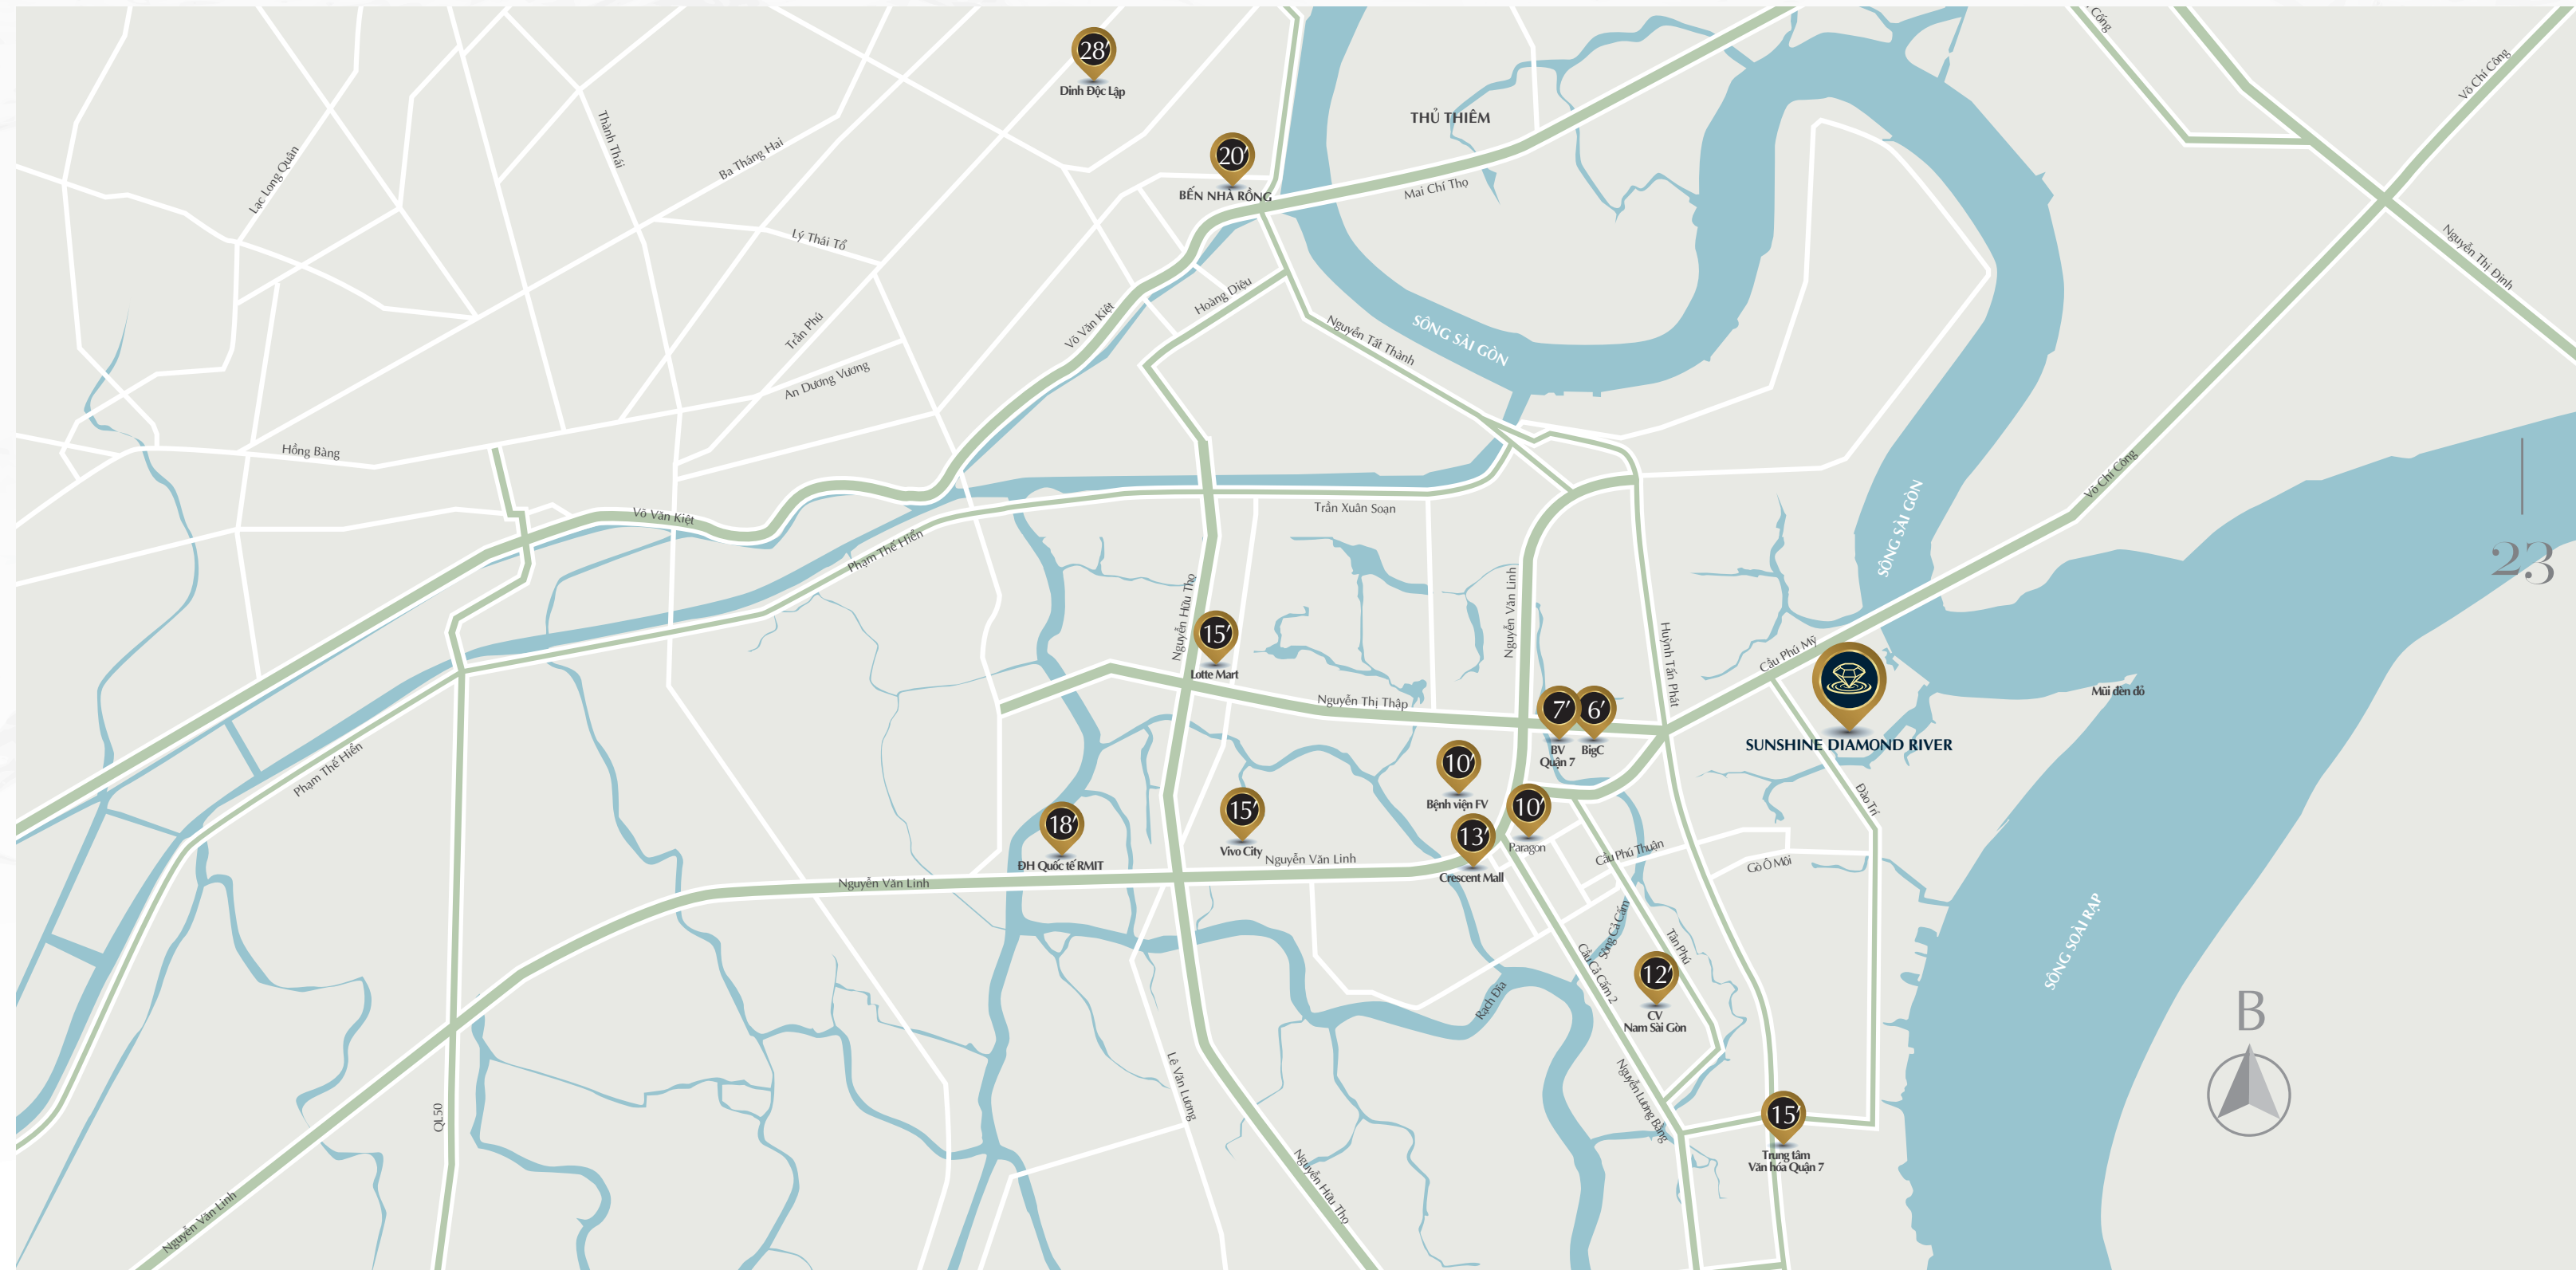

SUNSHINE DIAMOND RIVER

PEACE IN EVERY MOMENT

01

Golden location

High potential for profit-gain

Located in District 7 - One in three districts with the most growth rate of HCMC, Sunshine Diamond River owns a really high potential for profit-gain due to its golden location: located in Dao Tri Street, next to Phu My Bridge and Sai Gon Peninsula and having three river facades. Sunshine Diamond River is also an ideal living environment for expats.