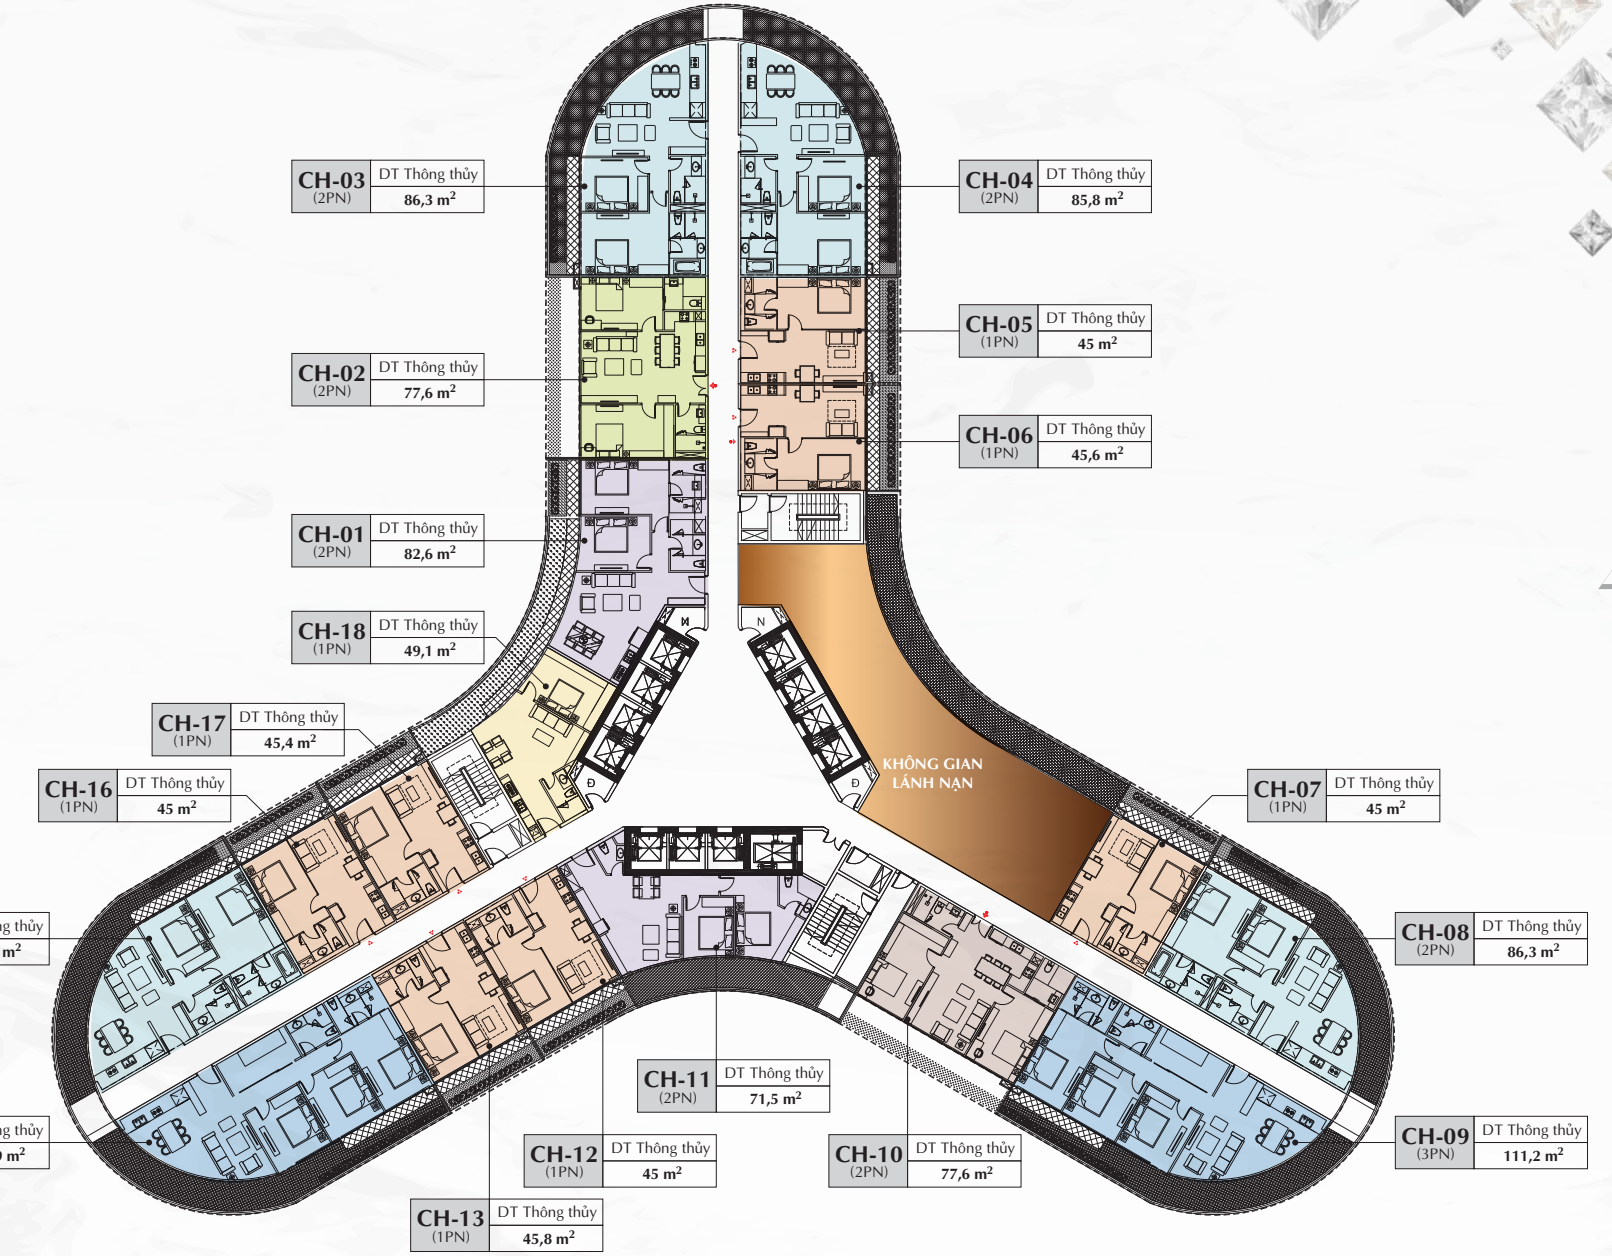

PEACE IN EVERY MOMENT

Halo in riverside

42

43

SUNSHINE DIAMOND RIVER

PEACE IN EVERY MOMENT

44

*Căn hộ tòa
A1 - A2 - A3*

45

SUNSHINE DIAMOND RIVER

PEACE IN EVERY MOMENT

Typical plan (3A - 19th, 21st - 40th Floor)

Typical plan (20th Floor)

Typical plan (3A - 40th Floor)

CĂN CH-01

DT thông thủy: 82,6 M²