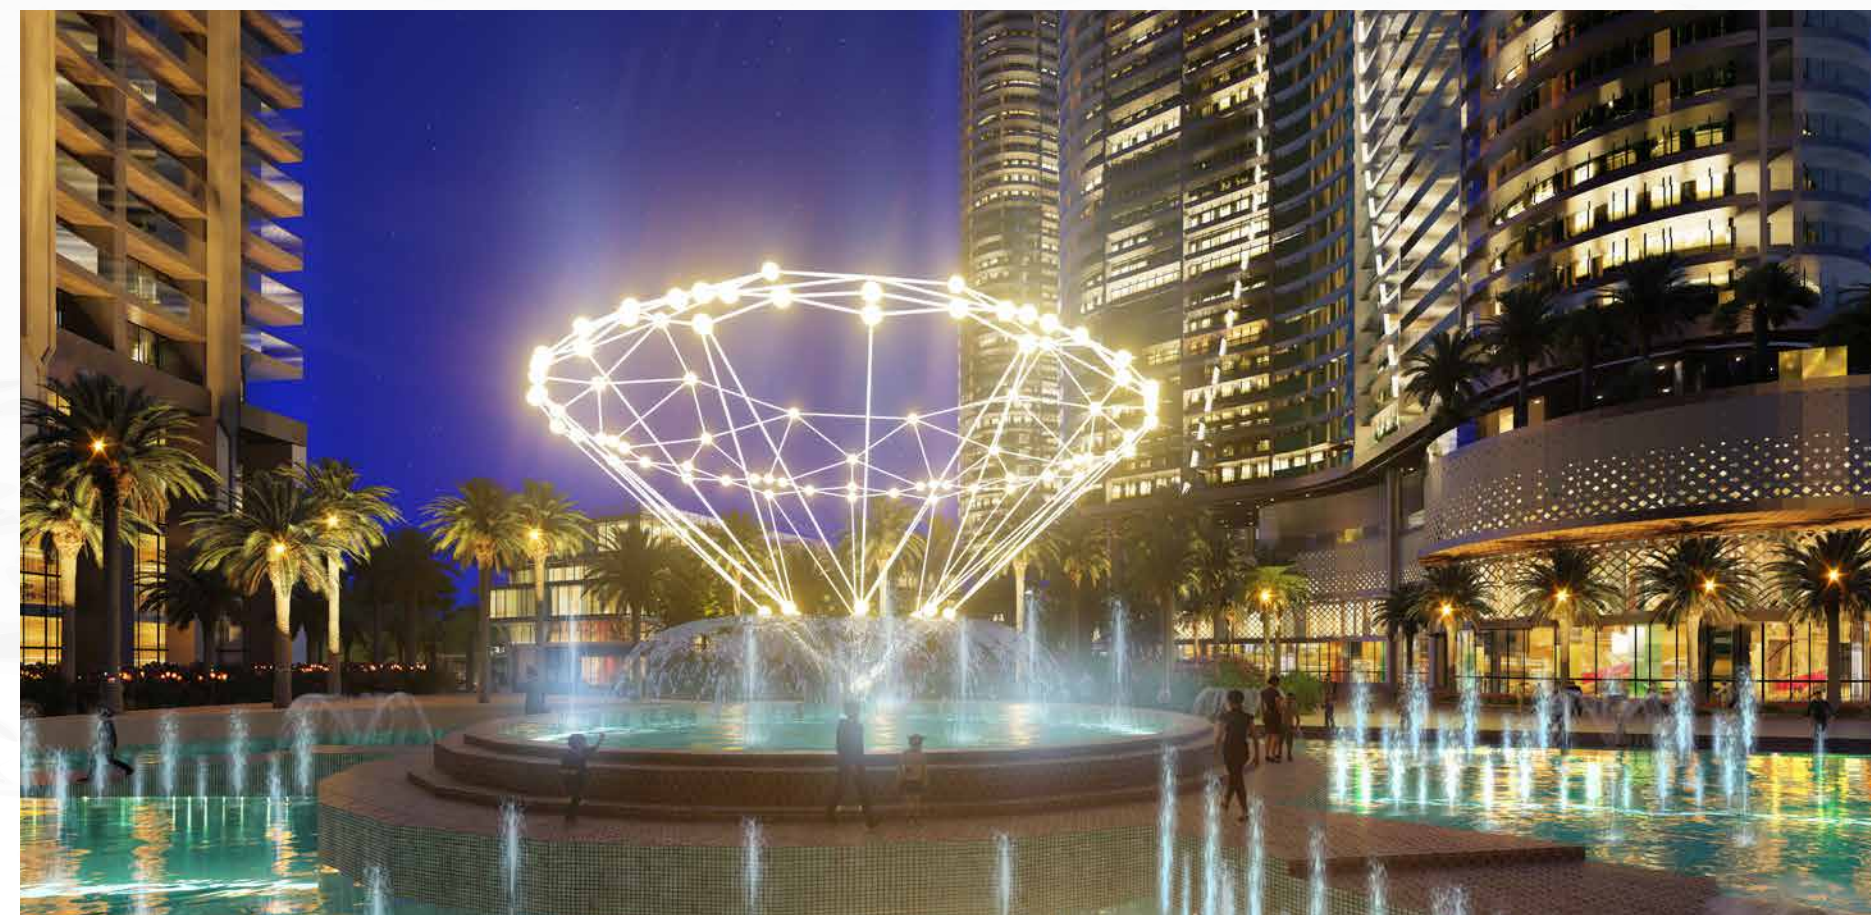

PEACE IN EVERY MOMENT

31

34

SUNSHINE DIAMOND RIVER

06

Preeminent living environment for the elite

PEACE IN EVERY MOMENT

35

38

39

SUNSHINE DIAMOND RIVER

08

Diversed facilities with Water Bus in the heart of Sai Gon

A system of yachts connects Sunshine Diamond River with districts located along Sai Gon River, bringing totally different experiences to residents.