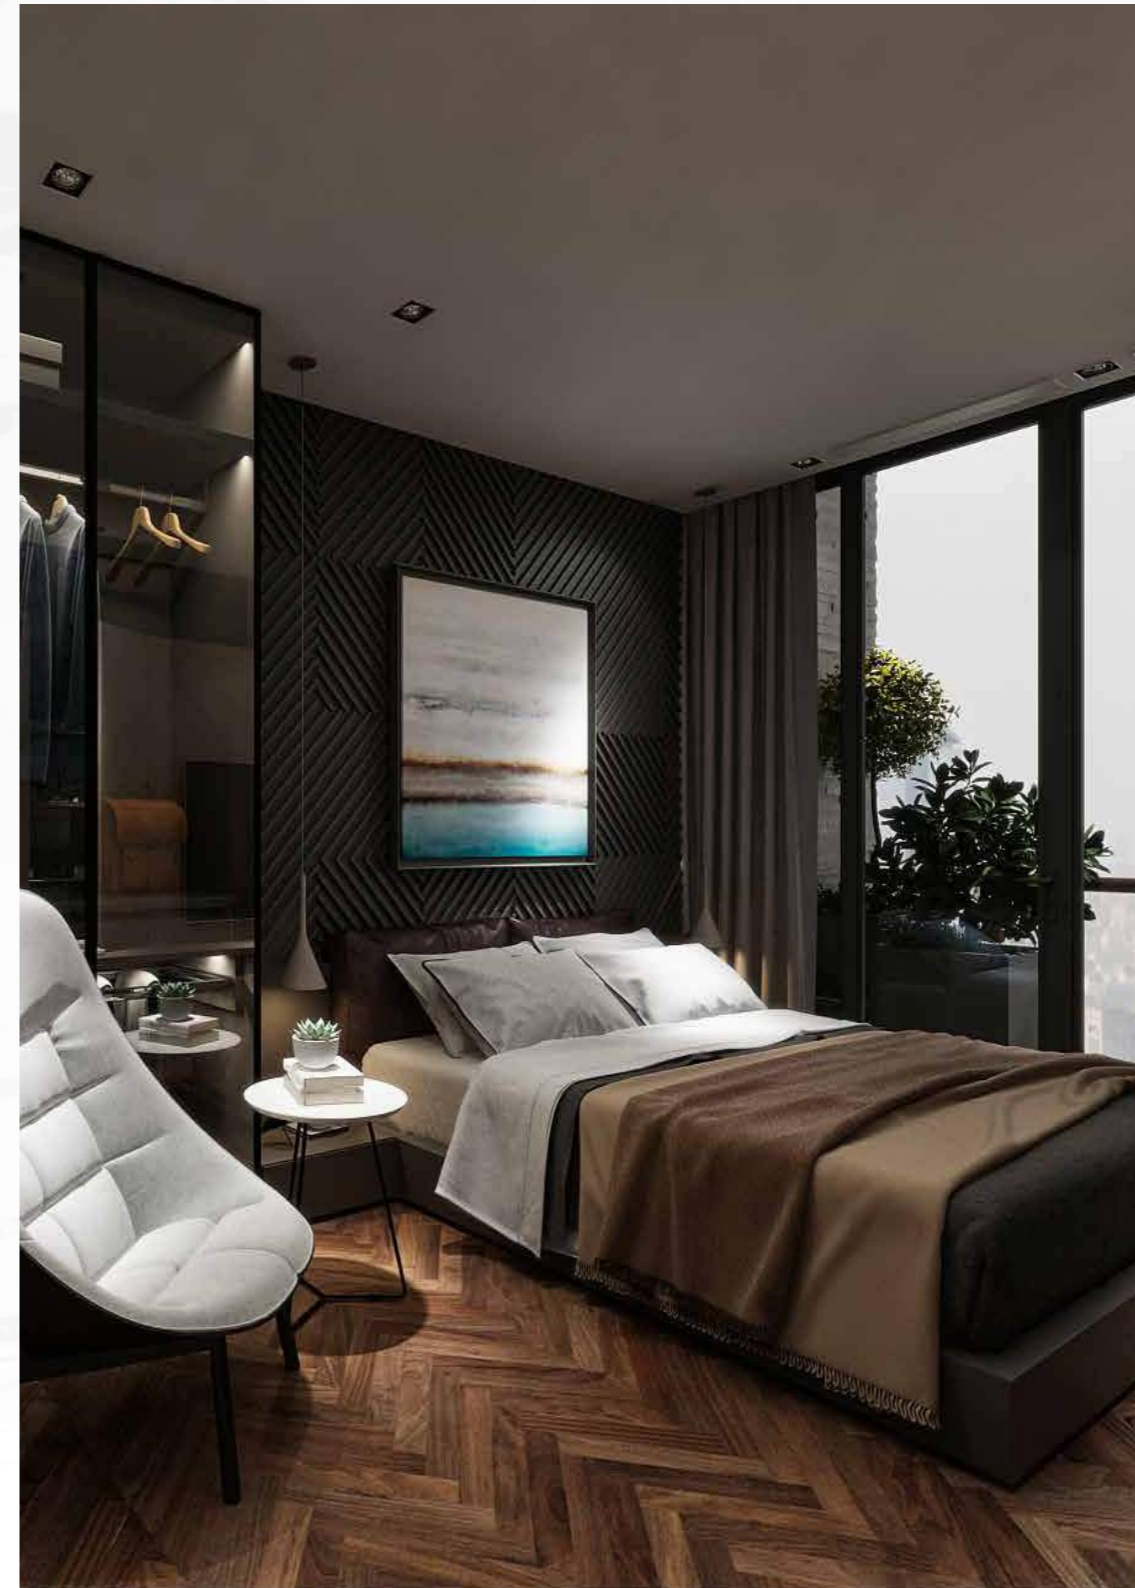

PEACE IN EVERY MOMENT