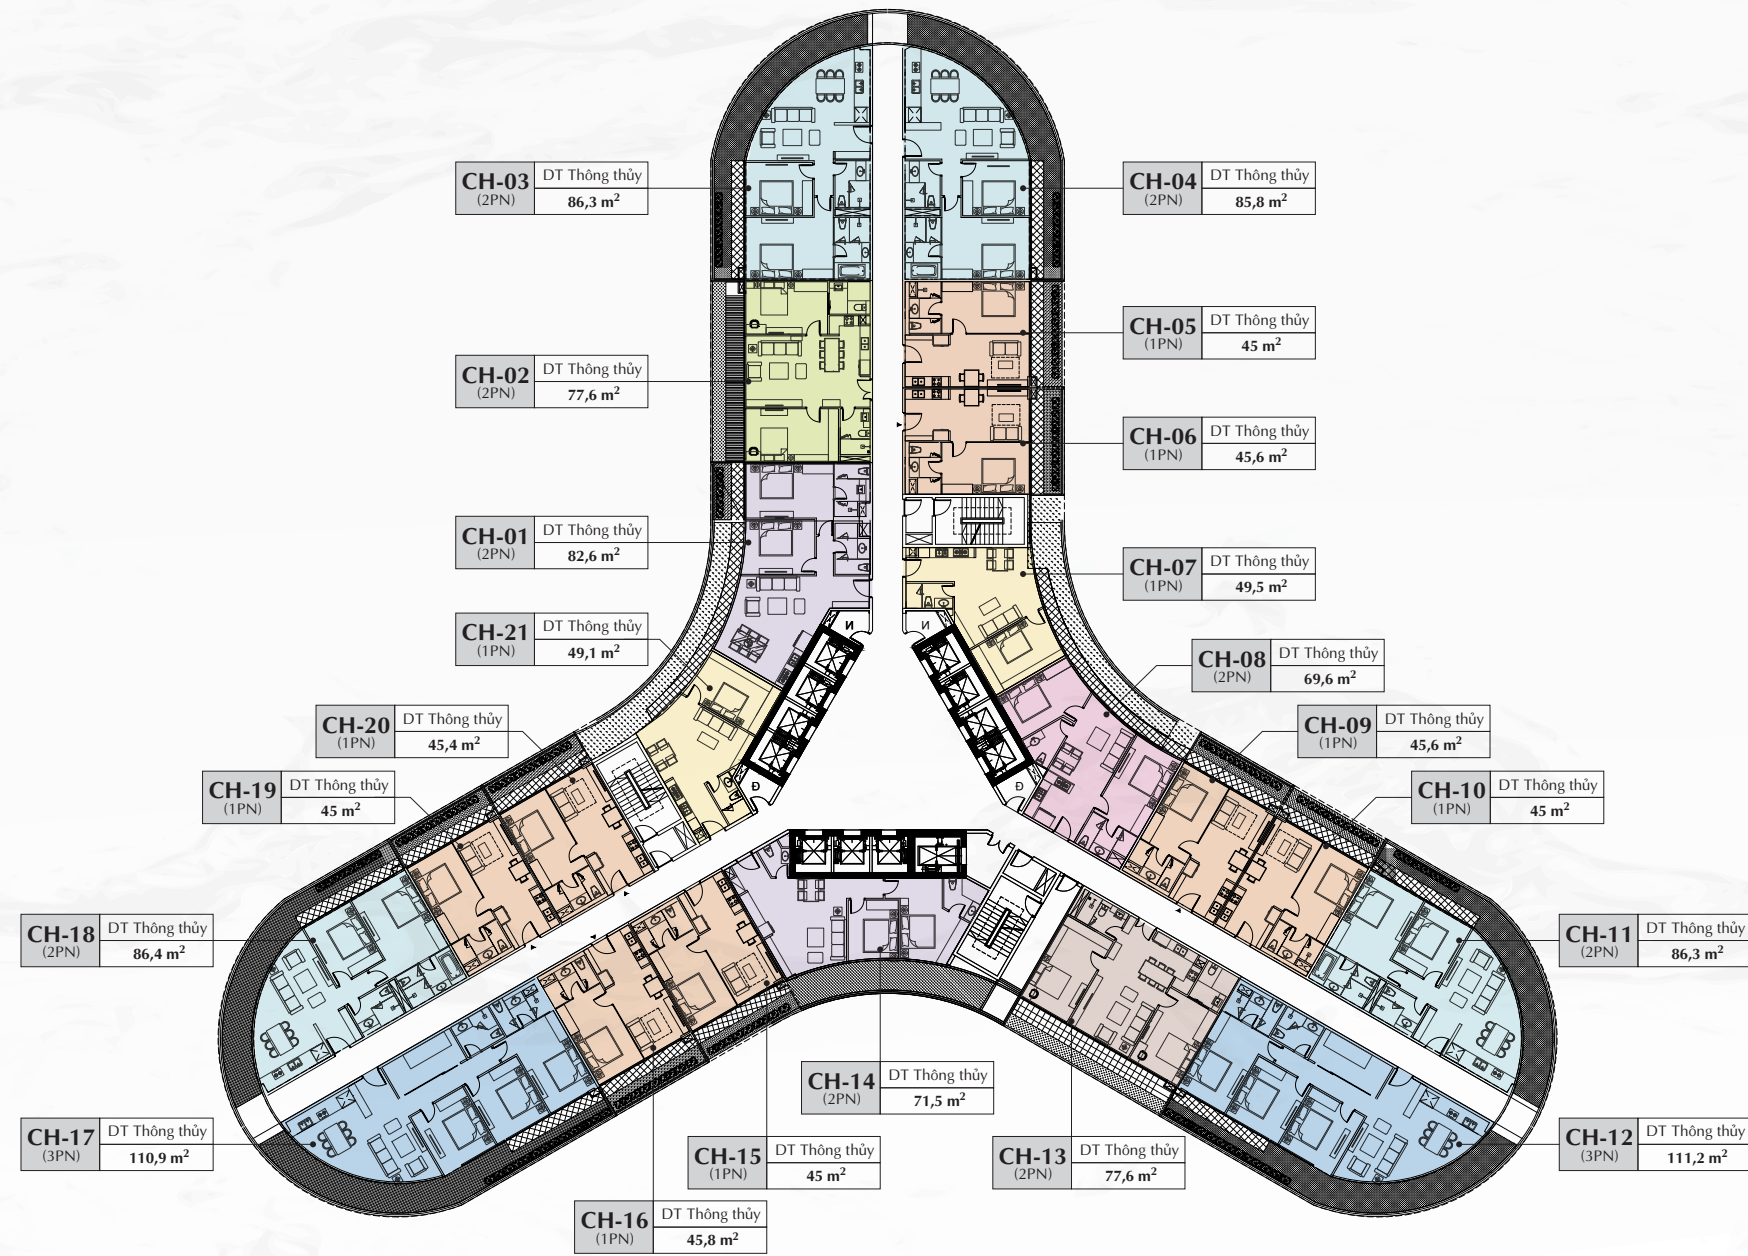

45

SUNSHINE DIAMOND RIVER

PEACE IN EVERY MOMENT

Typical plan (3A - 19th, 21st - 40th Floor)

Typical plan (20th Floor)

Typical plan (3A - 40th Floor)

CĂN CH-01

DT thông thủy: 82,6 M²