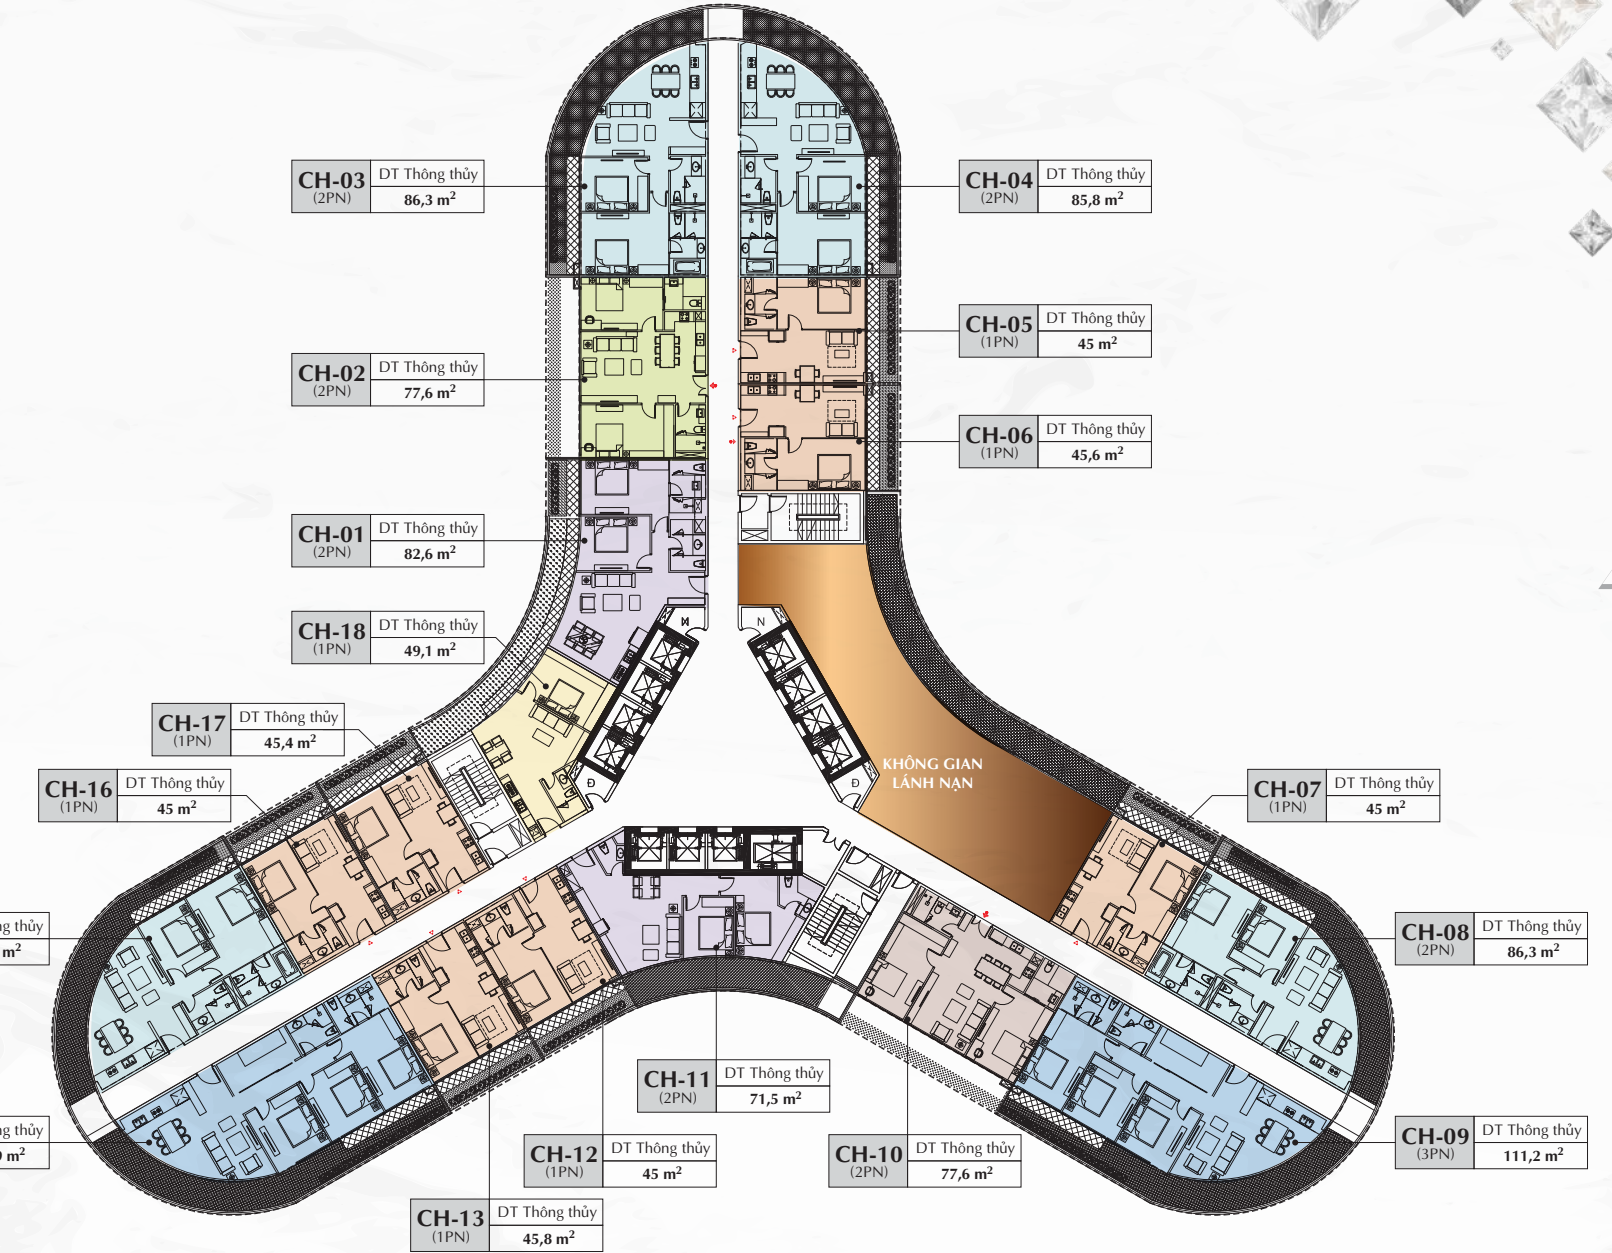

Typical plan (3A - 19th, 21st - 40th Floor)

Typical plan (20th Floor)