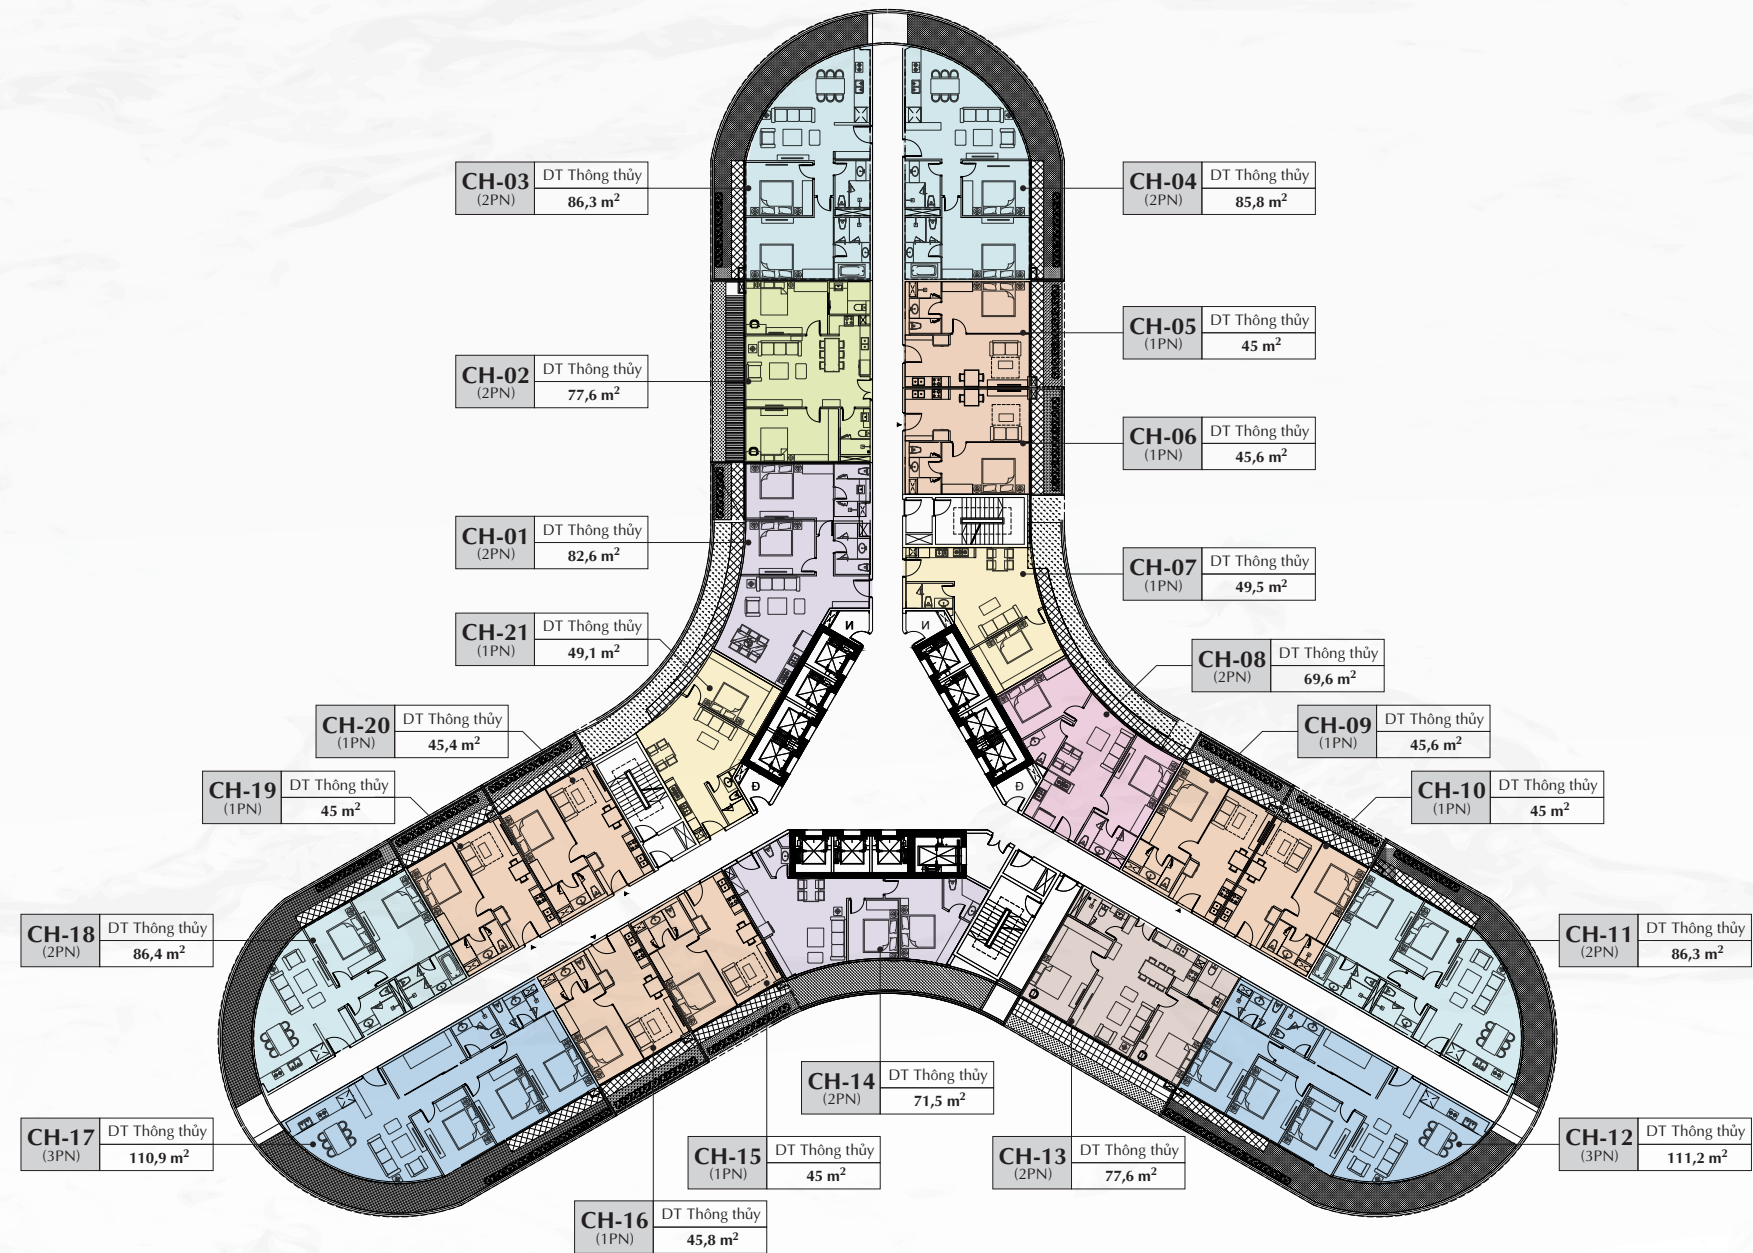

Typical plan (3A - 19th, 21st - 40th Floor)

Typical plan (20th Floor)