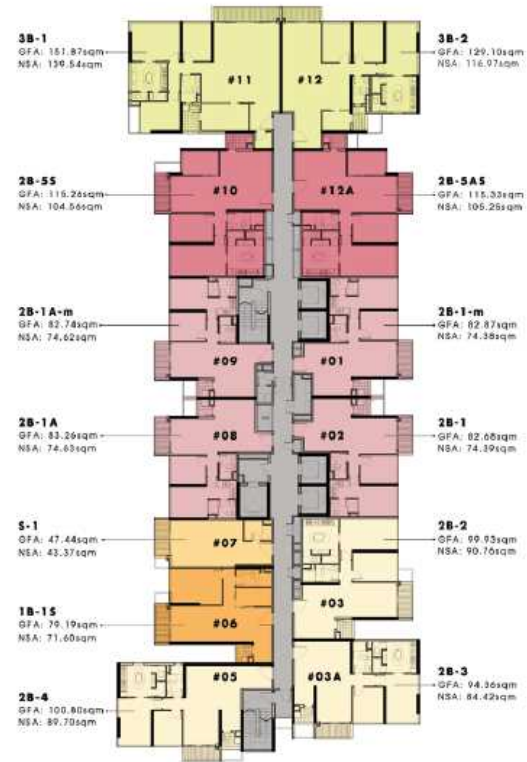

APARTMENT LAYOUT

FLOOR PLAN

MẶT BẰNG TẦNG L6-L17

- STUDIO APARTMENT
  CĂN HỘ STUDIO
- 1 BEDROOM APARTMENT
  CĂN HỘ 1 PHÒNG NGỦ
- 2 BEDROOM APARTMENT
  CĂN HỘ 2 PHÒNG NGỦ
- 2 BEDROOM PREMIUM APARTMENT
  CĂN HỘ CAO CẤP 2 PHÒNG NGỦ
- 2 BEDROOM+STUDY APARTMENT
  CĂN HỘ 2 PHÒNG NGỦ + P. HỌC
- 3 BEDROOM APARTMENT
  CĂN HỘ 3 PHÒNG NGỦ
- LIFT / CORRIDOR / M&E
  THANG MÁY / HÀNH LANG / CƠ BIÊN