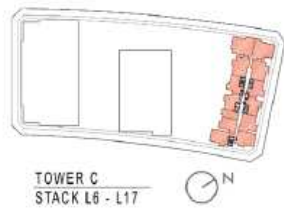

APARTMENT LAYOUT

FLOOR PLAN

MẶT BẰNG TẦNG L6-L17

- STUDIO APARTMENT
  CĂN HỘ STUDIO
- 1 BEDROOM APARTMENT
  CĂN HỘ 1 PHÒNG NGỦ
- 2 BEDROOM APARTMENT
  CĂN HỘ 2 PHÒNG NGỦ
- 2 BEDROOM PREMIUM APARTMENT
  CĂN HỘ CAO CẤP 2 PHÒNG NGỦ
- 2 BEDROOM+STUDY APARTMENT
  CĂN HỘ 2 PHÒNG NGỦ + P. HỌC
- 3 BEDROOM APARTMENT
  CĂN HỘ 3 PHÒNG NGỦ
- LIFT / CORRIDOR / M&E
  THANG MÁY / HÀNH LANG / CƠ BIÊN