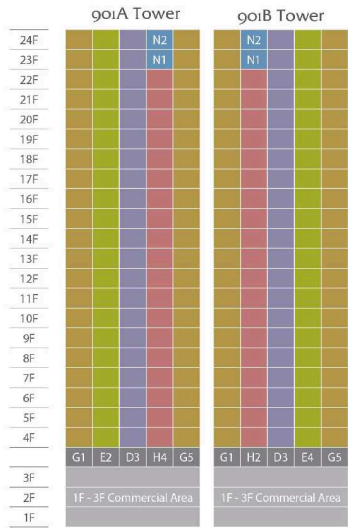

APARTMENT LAYOUT

Type	D	E	G	H	N
m²	100.95	109.82	113.21	125.41	231.40

Type	A	B	C	F	K	O
m²	91.25	96.24	98.08	112.06	154.54	288.13

Type	D	E	G	H	N
m²	100.95	109.82	113.21	125.41	231.40