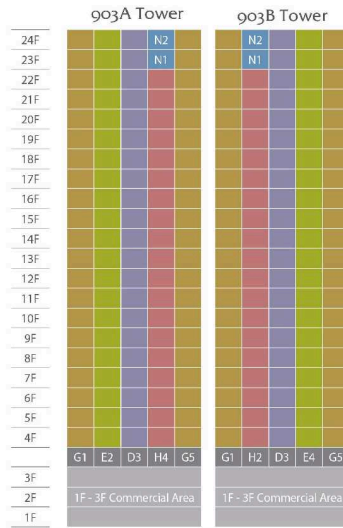

APARTMENT LAYOUT

Type	D	E	G	H	N
m²	100.95	109.82	113.21	125.41	231.40

Type	A	B	C	F	K	O
m²	91.25	96.24	98.08	112.06	154.54	288.13

Type	D	E	G	H	N
m²	100.95	109.82	113.21	125.41	231.40