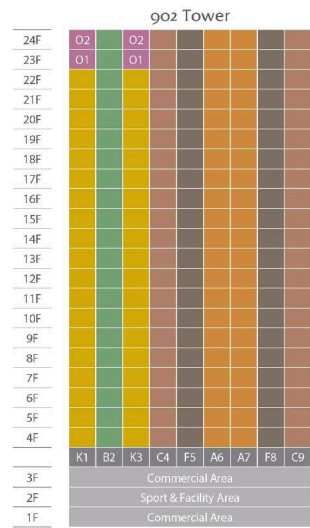

APARTMENT LAYOUT

Type	D	E	G	H	N
m²	100.95	109.82	113.21	125.41	231.40

Type	A	B	C	F	K	O
m²	91.25	96.24	98.08	112.06	154.54	288.13

Type	D	E	G	H	N
m²	100.95	109.82	113.21	125.41	231.40